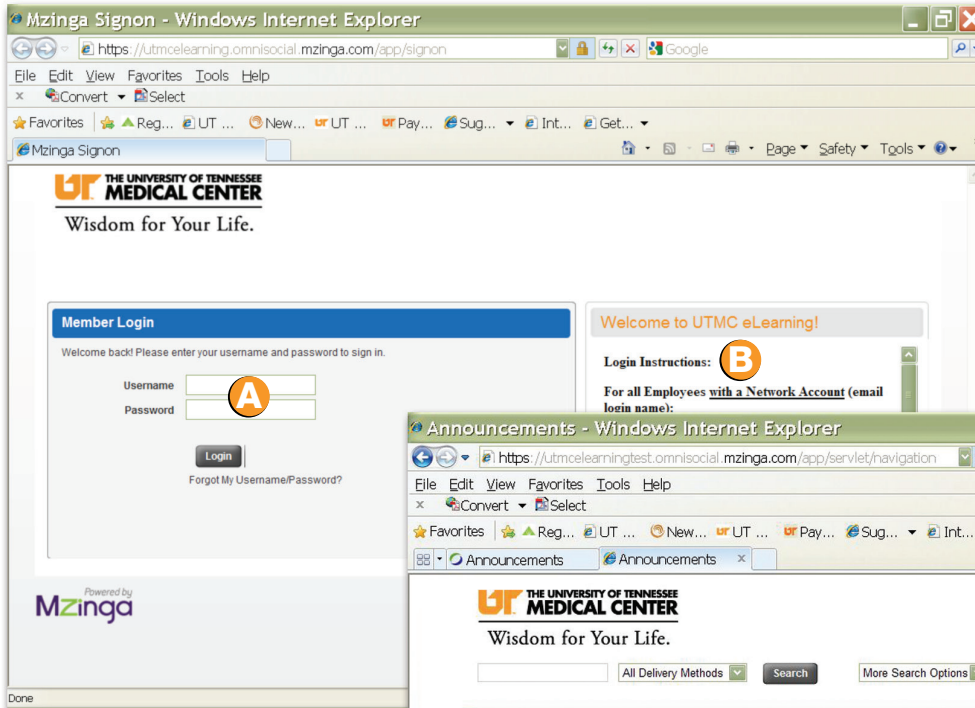

Quick Guide to eLearning!

Login Screen

- A** Login screen where you will enter username and password
- B** Login Instructions
- C** Your name will appear here

Home Page Screen

Will display your To Do List, short cut buttons and current resources offered

D

Announcements
Will display important messages

E

Learning
Mouse over this tab to see the events calendar, Programs, Current Learning and Completed Learning

F

Quick Links
User Profile
Events Calendar
Completed courses/Events
View the catalog